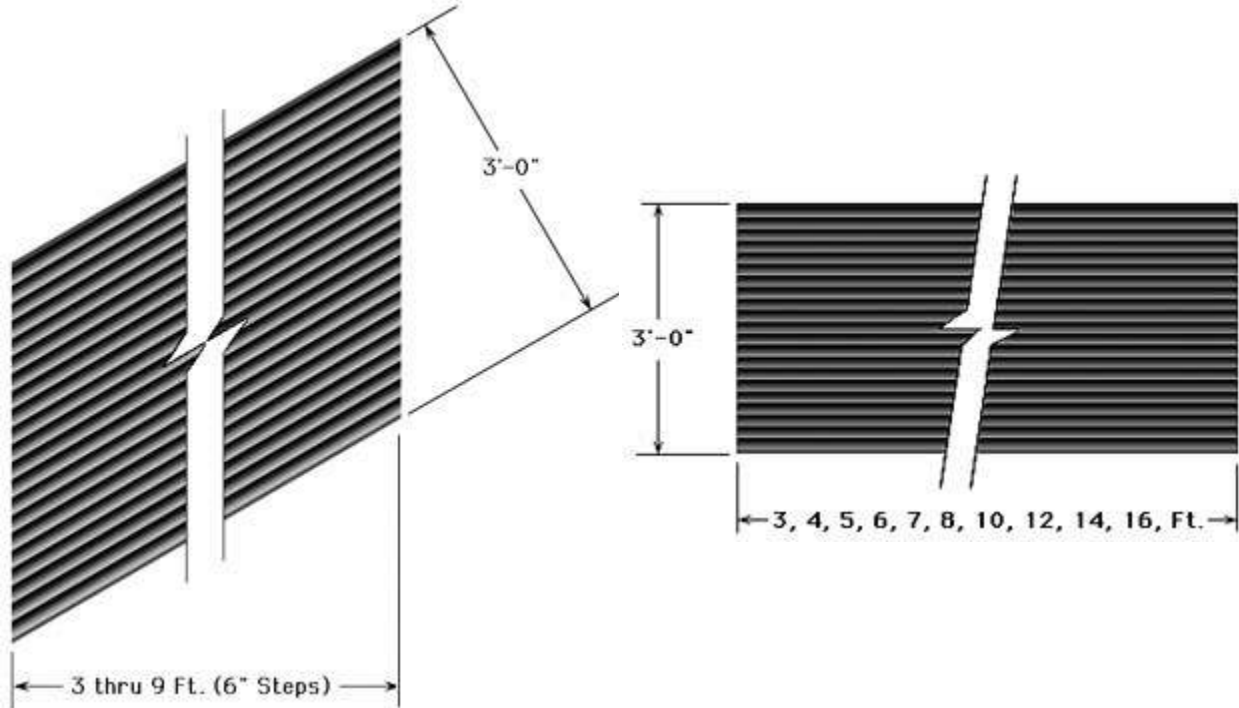

LATILLA CEILING PANELS™

The Latilla Ceiling Panel™ offers solutions to many of the problems inherent of the traditional method. The panels are easy to install and require no special tools or skills. The panels are relatively inexpensive, three to four times less than the traditional method of placing sticks between vigas. In new construction, the panels are most often installed on top of beams or vigas. An individual can easily install 2,500 square feet in an eight hour day. In remodeling jobs, they can be installed much like a suspended ceiling. If you have any special concerns about your application, it is advisable to inquire with your local building code authority before installation because building codes vary from state to state.

CONFIGURATIONS/LENGTHS

Panels are available in two configurations Herringbone (30 degree) and Straight (90 degree). The width is fixed at 3'0", but the lengths of the panels are available in variable lengths.

- 30 degree - Herringbone Pattern
- Each panel is 1-3/8" thick and 3' wide
- Length= 3 through 9 feet (6 inch steps)
- 90 degree - Straight Pattern
- Each panel is 1-3/8" thick and 3' wide
- Length= 3, 4, 5, 6, 7, 8, 10, 12, 14, 16 feet

30° LATILLA CEILING PANELS™

COVERAGE TABLE

Length	Style	SqFt. Coverage
3-0	30 degree	10.5 SqFt
3-6	30 degree	12.0 SqFt
4-0	30 degree	14.0 SqFt
4-6	30 degree	15.5 SqFt
5-0	30 degree	17.0 SqFt
5-6	30 degree	19.0 SqFt
6-0	30 degree	21.0 SqFt
6-6	30 degree	22.5 SqFt
7-0	30 degree	24.0 SqFt
7-6	30 degree	26.0 SqFt
8-0	30 degree	28.0 SqFt
8-6	30 degree	29.5 SqFt
9-0	30 degree	31.0 SqFt