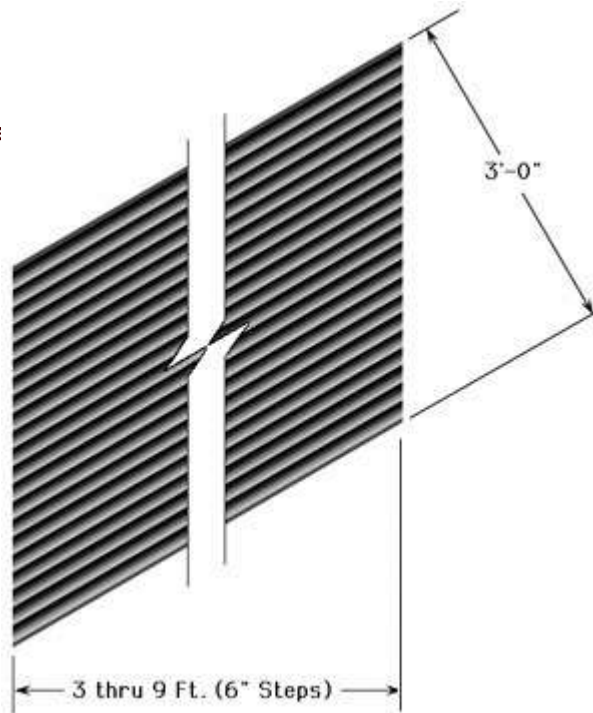

LATILLA CEILING PANELS™

The Latilla Ceiling Panel™ offers solutions to many of the problems inherent of the traditional method. The panels are easy to install and require no special tools or skills. The panels are relatively inexpensive, three to four times less than the traditional method of placing sticks between vigas. In new construction, the panels are most often installed on top of beams or vigas. An individual can easily install 2,500 square feet in an eight hour day. In remodeling jobs, they can be installed much like a suspended ceiling. If you have any special concerns about your application, it is advisable to inquire with your local building code authority before installation because building codes vary from state to state.

CONFIGURATIONS/LENGTHS

Panels are available in two configurations Herringbone (30 degree) and Straight (90 degree). The width is fixed at 3'0", but the lengths of the panels are available in variable lengths.

- 30 degree - Herringbone Pattern
- Each panel is 1-3/8" thick and 3' wide
- Length= 3 through 9 feet (6 inch steps)
- 90 degree - Straight Pattern
- Each panel is 1-3/8" thick and 3' wide
- Length= 3, 4, 5, 6, 7, 8, 10, 12, 14, 16 feet

30° LATILLA CEILING PANELS™

COVERAGE TABLE

Length	Style	SqFt. Coverage
3-0	30 degree	10.5 SqFt
3-6	30 degree	12.0 SqFt
4-0	30 degree	14.0 SqFt
4-6	30 degree	15.5 SqFt
5-0	30 degree	17.0 SqFt
5-6	30 degree	19.0 SqFt
6-0	30 degree	21.0 SqFt
6-6	30 degree	22.5 SqFt
7-0	30 degree	24.0 SqFt
7-6	30 degree	26.0 SqFt
8-0	30 degree	28.0 SqFt
8-6	30 degree	29.5 SqFt
9-0	30 degree	31.0 SqFt